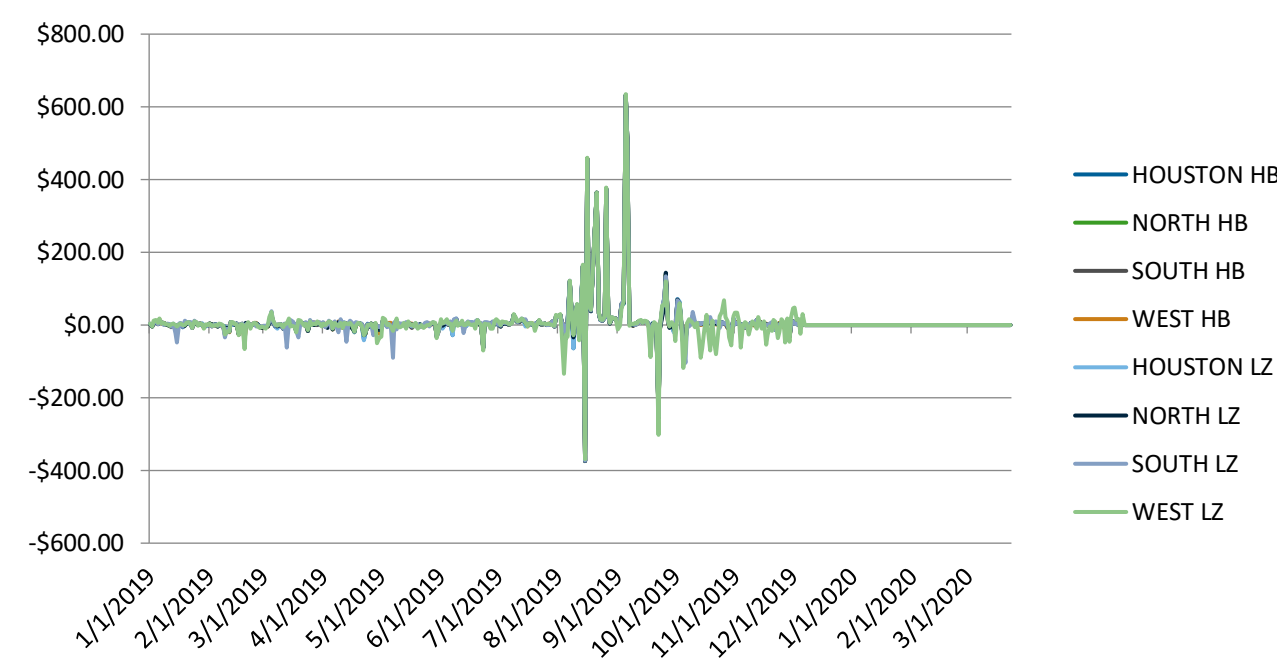

Sample ERCOT LMP Graphs

Day Ahead LMP Load Zone & Hub RTC

Day Ahead LMP Congestion (LZ-HB) RTC

Real Time LMP Load Zone & Hub RTC

Real Time LMP Congestion (LZ-HB) RTC

LMP Basis Load Zone & Hub (DA-RT) RTC

LMP Basis Load Zone & Hub (DA-RT) RTC

Day Ahead LMP Load Zone & Hub RTC

Day Ahead LMP Congestion (LZ-HB) RTC

Real Time LMP Load Zone & Hub RTC

Real Time LMP Congestion (LZ-HB) RTC