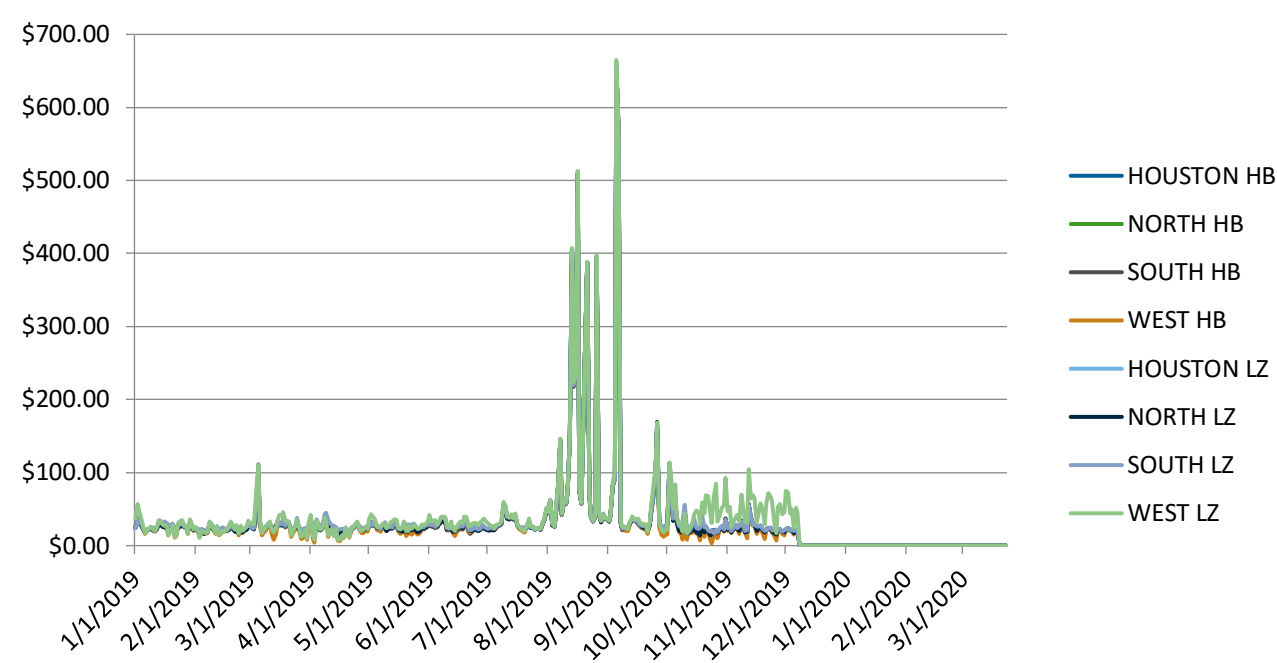

Sample ERCOT LMP Graphs

Day Ahead LMP Load Zone & Hub RTC

Day Ahead LMP Congestion (LZ-HB) RTC

Real Time LMP Load Zone & Hub RTC

Real Time LMP Congestion (LZ-HB) RTC

LMP Basis Load Zone & Hub (DA-RT) RTC

LMP Basis Load Zone & Hub (DA-RT) RTC

Day Ahead LMP Load Zone & Hub RTC

Day Ahead LMP Congestion (LZ-HB) RTC

Real Time LMP Load Zone & Hub RTC

Real Time LMP Congestion (LZ-HB) RTC