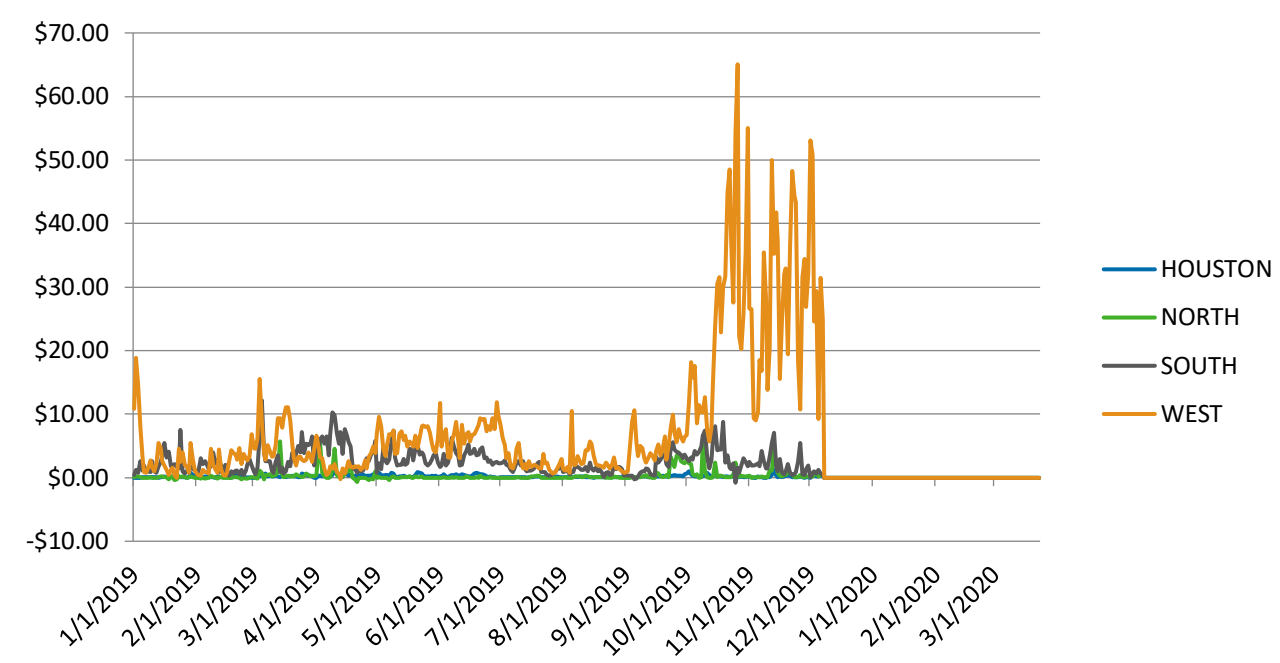

Sample ERCOT LMP Graphs

Day Ahead LMP Load Zone & Hub RTC

Day Ahead LMP Congestion (LZ-HB) RTC

Real Time LMP Load Zone & Hub RTC

Real Time LMP Congestion (LZ-HB) RTC

LMP Basis Load Zone & Hub (DA-RT) RTC

LMP Basis Load Zone & Hub (DA-RT) RTC

Day Ahead LMP Load Zone & Hub RTC

Day Ahead LMP Congestion (LZ-HB) RTC

Real Time LMP Load Zone & Hub RTC

Real Time LMP Congestion (LZ-HB) RTC