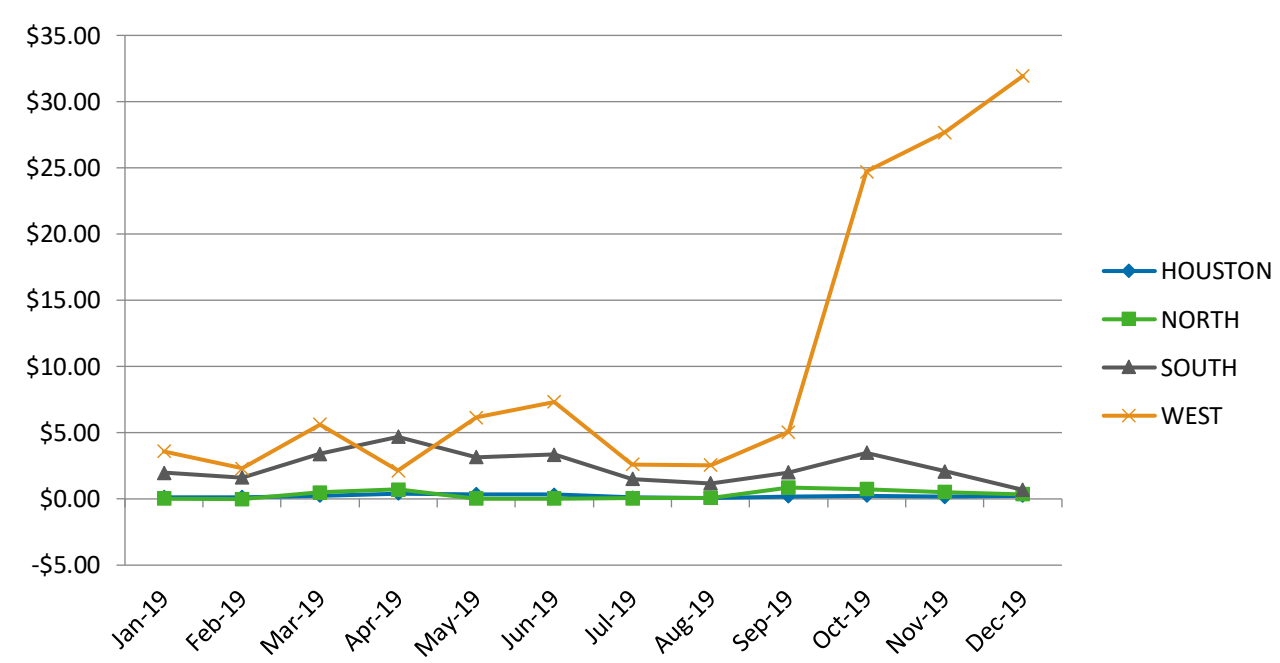

Sample ERCOT LMP Graphs

Day Ahead LMP Load Zone & Hub RTC

Day Ahead LMP Congestion (LZ-HB) RTC

Real Time LMP Load Zone & Hub RTC

Real Time LMP Congestion (LZ-HB) RTC

LMP Basis Load Zone & Hub (DA-RT) RTC

LMP Basis Load Zone & Hub (DA-RT) RTC

Day Ahead LMP Load Zone & Hub RTC

Day Ahead LMP Congestion (LZ-HB) RTC

Real Time LMP Load Zone & Hub RTC

Real Time LMP Congestion (LZ-HB) RTC