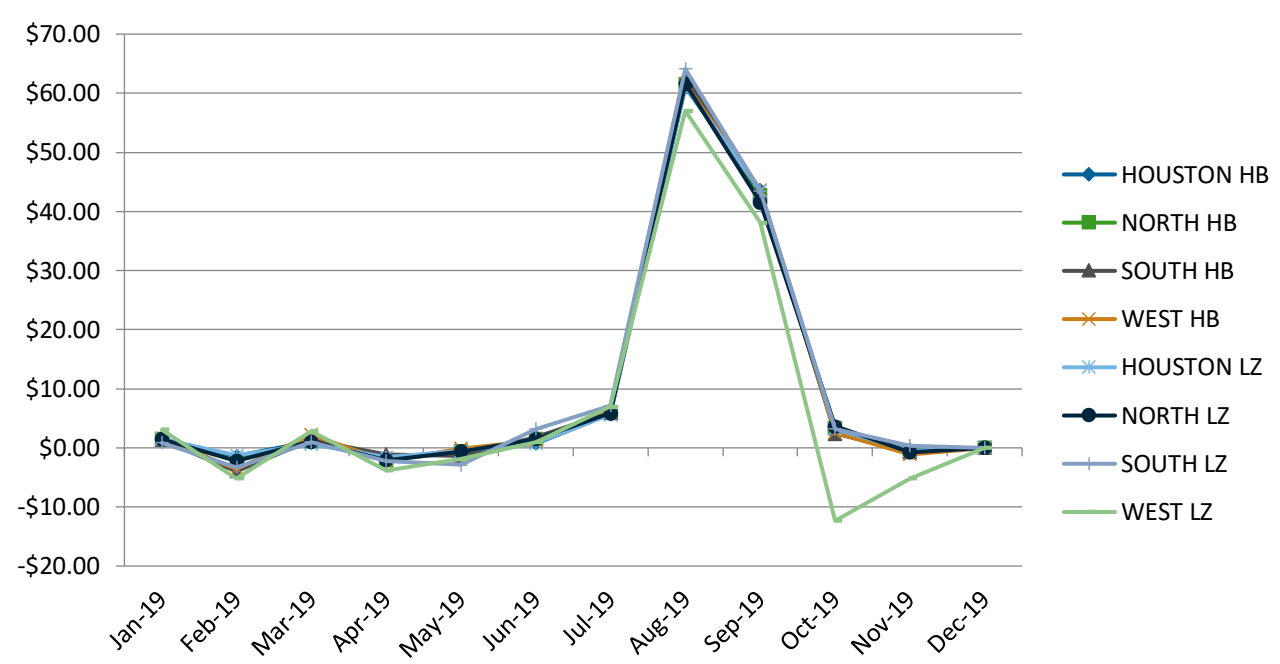

Sample ERCOT LMP Graphs

Day Ahead LMP Load Zone & Hub RTC

Day Ahead LMP Congestion (LZ-HB) RTC

Real Time LMP Load Zone & Hub RTC

Real Time LMP Congestion (LZ-HB) RTC

LMP Basis Load Zone & Hub (DA-RT) RTC

LMP Basis Load Zone & Hub (DA-RT) RTC

Day Ahead LMP Load Zone & Hub RTC

Day Ahead LMP Congestion (LZ-HB) RTC

Real Time LMP Load Zone & Hub RTC

Real Time LMP Congestion (LZ-HB) RTC