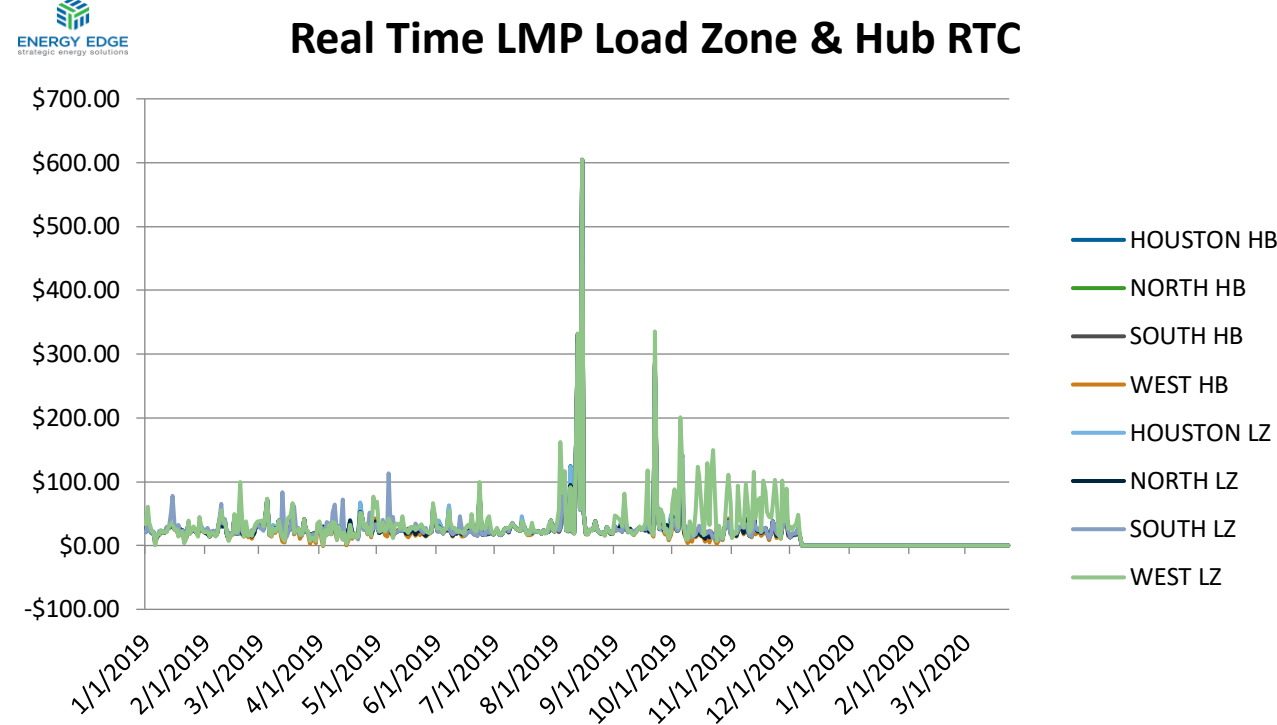

Sample ERCOT LMP Graphs

Day Ahead LMP Load Zone & Hub RTC

Day Ahead LMP Congestion (LZ-HB) RTC

Real Time LMP Load Zone & Hub RTC

Real Time LMP Congestion (LZ-HB) RTC

LMP Basis Load Zone & Hub (DA-RT) RTC

LMP Basis Load Zone & Hub (DA-RT) RTC

Day Ahead LMP Load Zone & Hub RTC

Day Ahead LMP Congestion (LZ-HB) RTC

Real Time LMP Load Zone & Hub RTC

Real Time LMP Congestion (LZ-HB) RTC