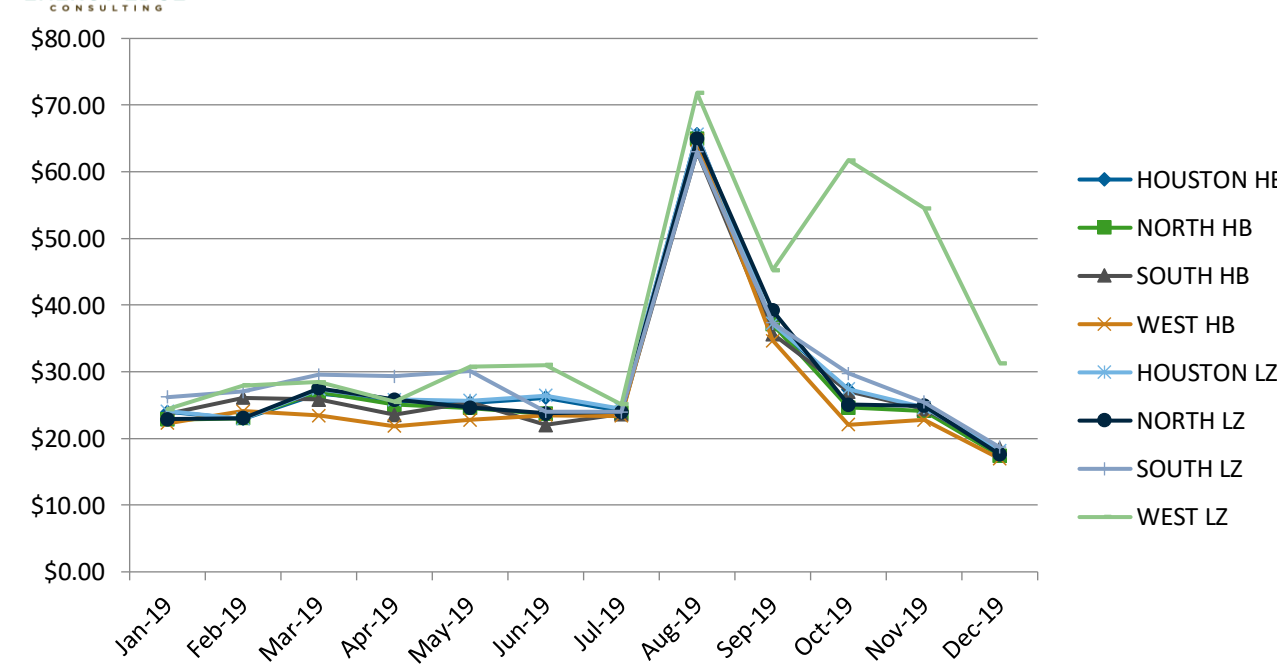

Sample ERCOT LMP Graphs

Day Ahead LMP Load Zone & Hub RTC

Day Ahead LMP Congestion (LZ-HB) RTC

Real Time LMP Load Zone & Hub RTC

Real Time LMP Congestion (LZ-HB) RTC

LMP Basis Load Zone & Hub (DA-RT) RTC

LMP Basis Load Zone & Hub (DA-RT) RTC

Day Ahead LMP Load Zone & Hub RTC

Day Ahead LMP Congestion (LZ-HB) RTC

Real Time LMP Load Zone & Hub RTC

Real Time LMP Congestion (LZ-HB) RTC