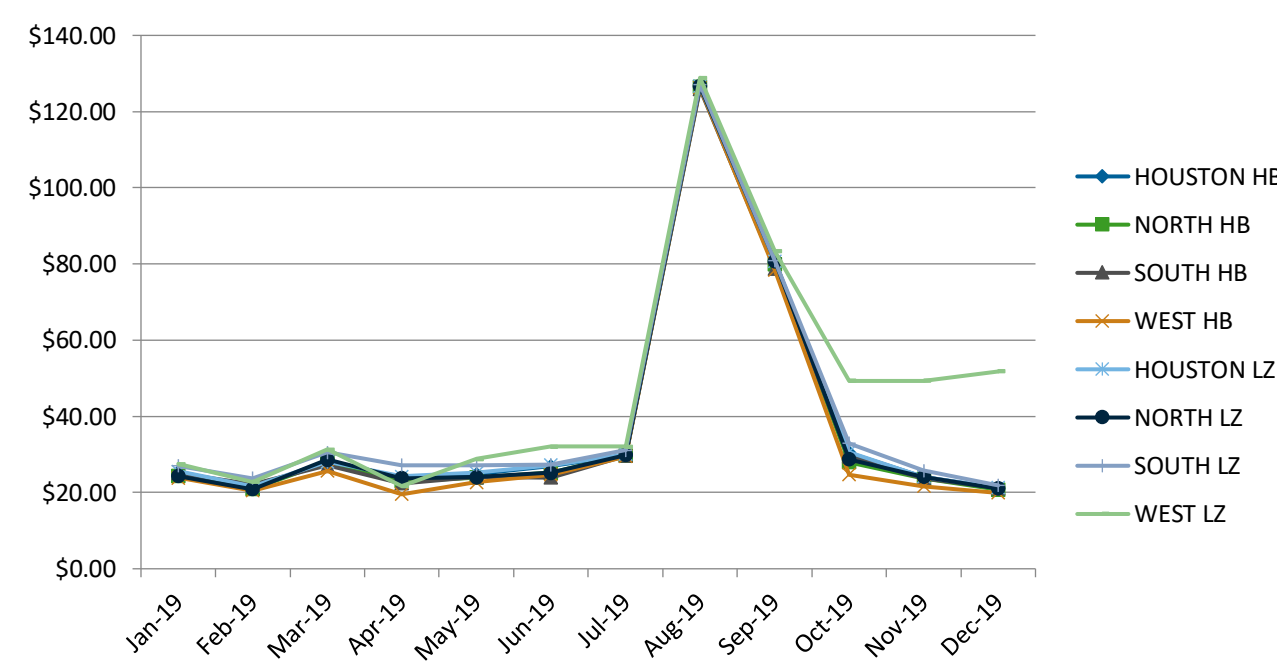

Sample ERCOT LMP Graphs

Day Ahead LMP Load Zone & Hub RTC

Day Ahead LMP Congestion (LZ-HB) RTC

Real Time LMP Load Zone & Hub RTC

Real Time LMP Congestion (LZ-HB) RTC

LMP Basis Load Zone & Hub (DA-RT) RTC

LMP Basis Load Zone & Hub (DA-RT) RTC

Day Ahead LMP Load Zone & Hub RTC

Day Ahead LMP Congestion (LZ-HB) RTC

Real Time LMP Load Zone & Hub RTC

Real Time LMP Congestion (LZ-HB) RTC