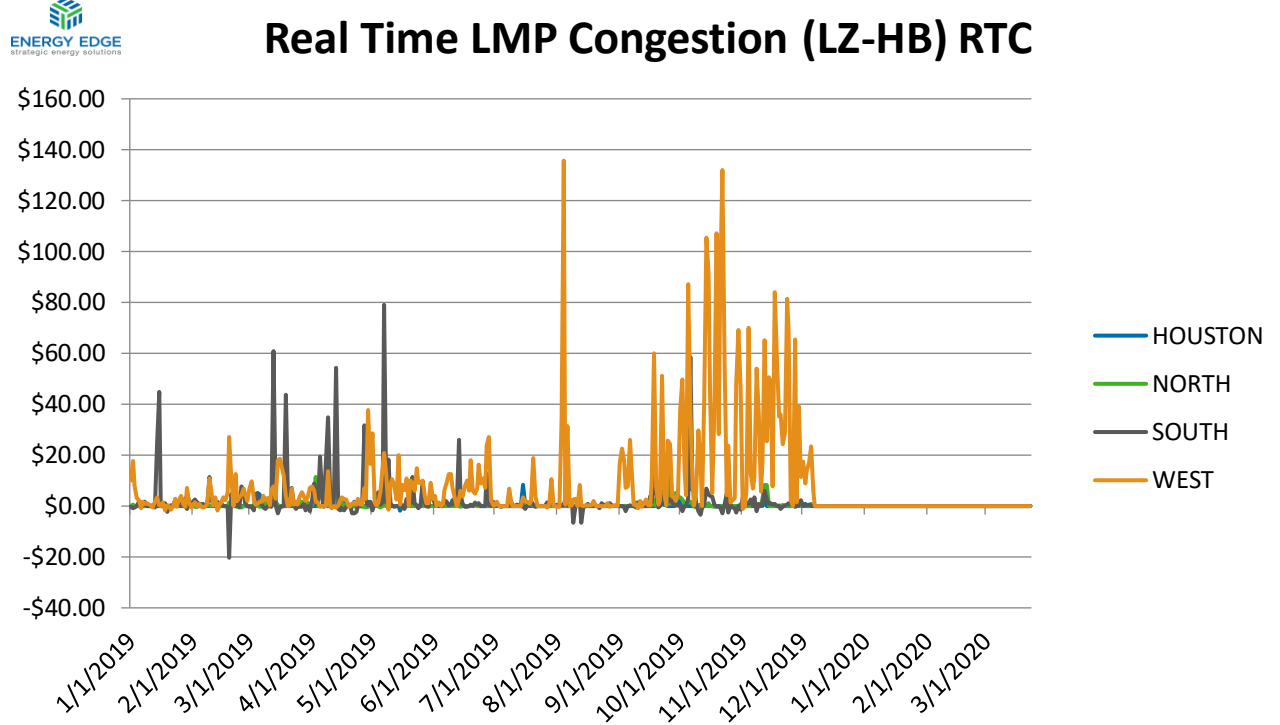

Sample ERCOT LMP Graphs

Day Ahead LMP Load Zone & Hub RTC

Day Ahead LMP Congestion (LZ-HB) RTC

Real Time LMP Load Zone & Hub RTC

Real Time LMP Congestion (LZ-HB) RTC

LMP Basis Load Zone & Hub (DA-RT) RTC

LMP Basis Load Zone & Hub (DA-RT) RTC

Day Ahead LMP Load Zone & Hub RTC

Day Ahead LMP Congestion (LZ-HB) RTC

Real Time LMP Load Zone & Hub RTC

Real Time LMP Congestion (LZ-HB) RTC